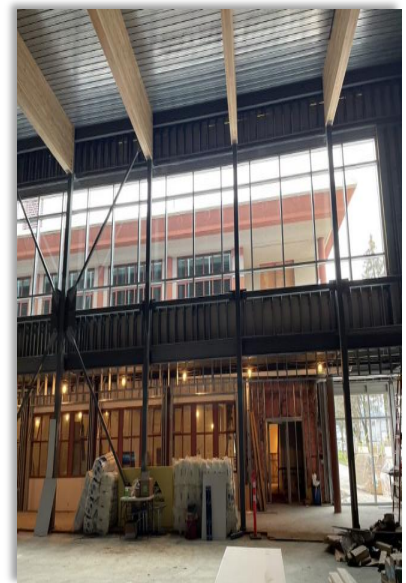

February 2021

Tel 604.792.1321 | Fax 604.792.9665 | <http://www.sd33.bc.ca/>

Imagine High Update

- Drywall, painting, flooring, and millwork in classrooms
- Beams and glass in gym

- Entrance, glass, and exterior of gym wrapped

- Entrance hall between gym and dance studio
- Drywall and steel stud walls installed