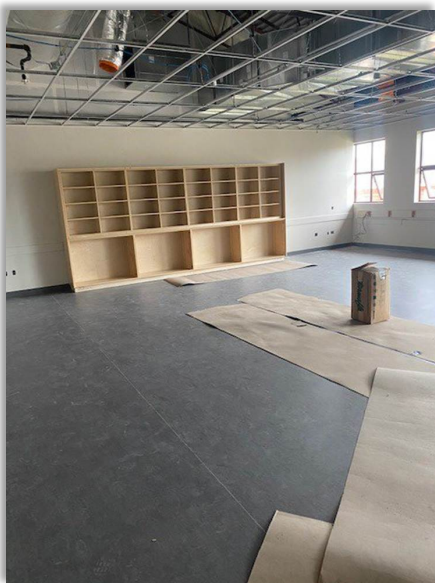

February 2021

Tel 604.792.1321 | Fax 604.792.9665 | <http://www.sd33.bc.ca/>

Imagine High Update

- Drywall, painting, flooring, and millwork in classrooms
- Beams and glass in gym

- Entrance, glass, and exterior of gym wrapped

- Entrance hall between gym and dance studio
- Drywall and steel stud walls installed