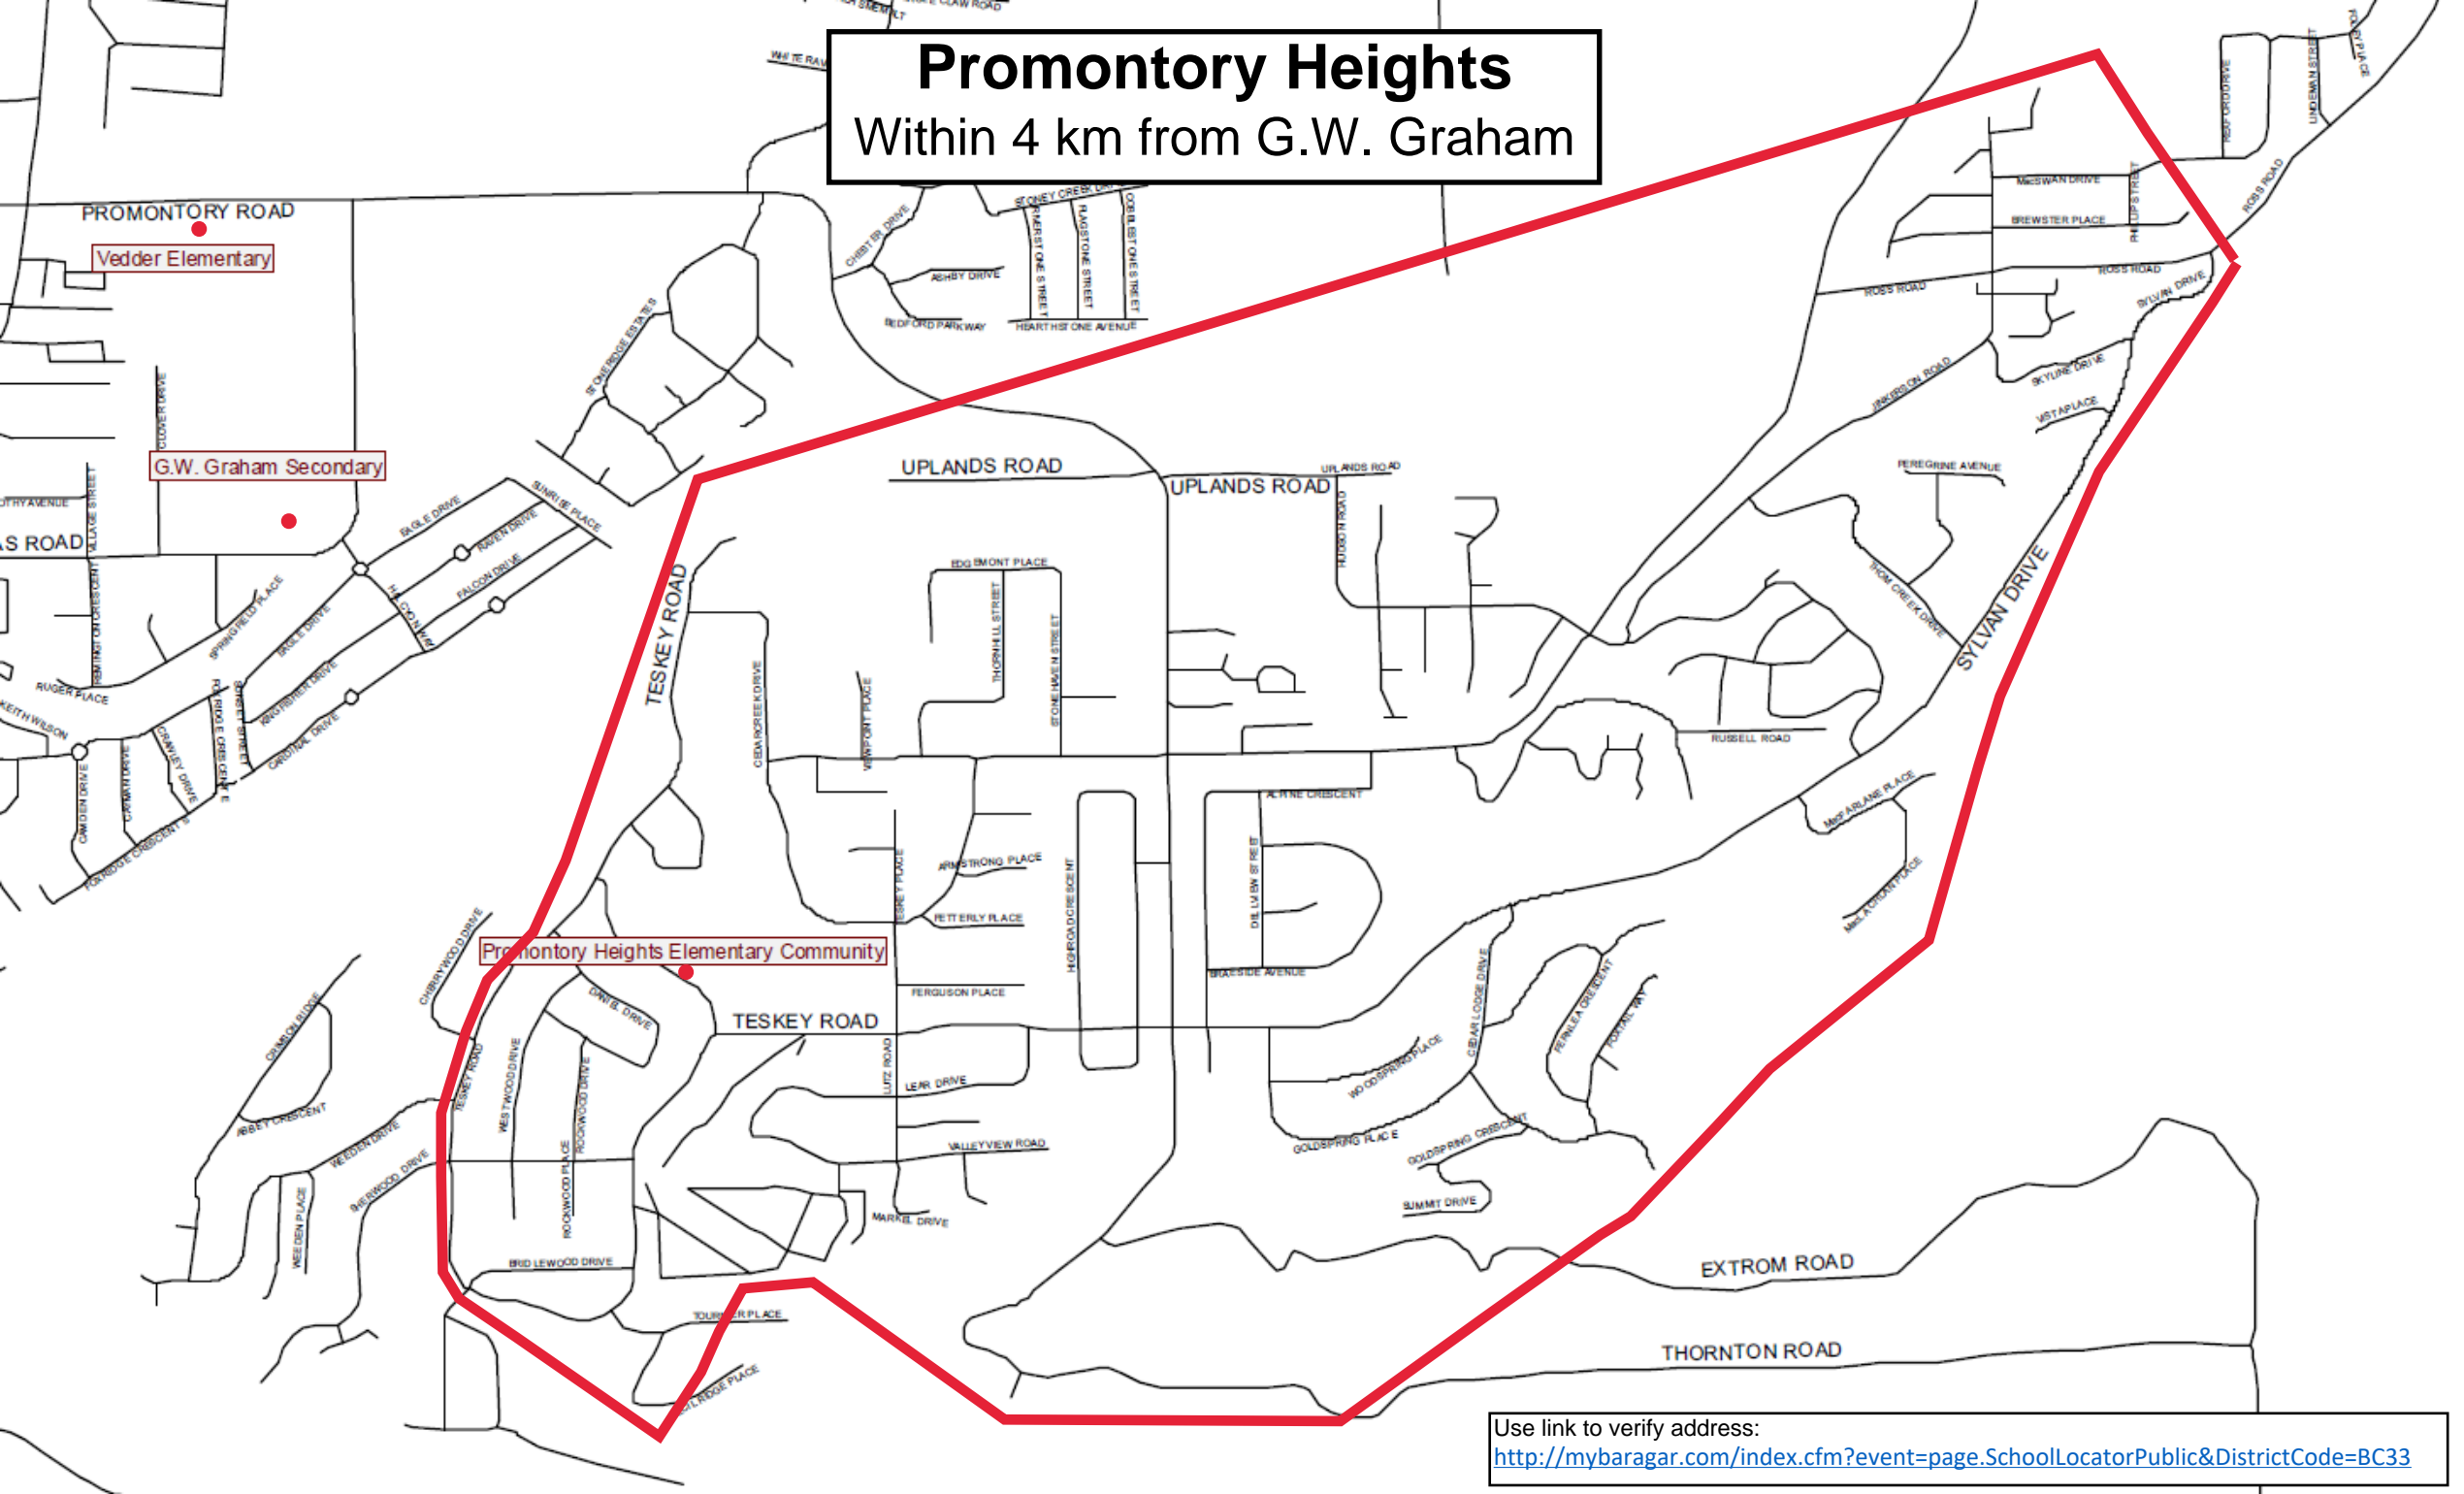

Promontory Heights

Within 4 km from G.W. Graham

Use link to verify address:
<http://mybaragar.com/index.cfm?event=page.SchoolLocatorPublic&DistrictCode=BC33>